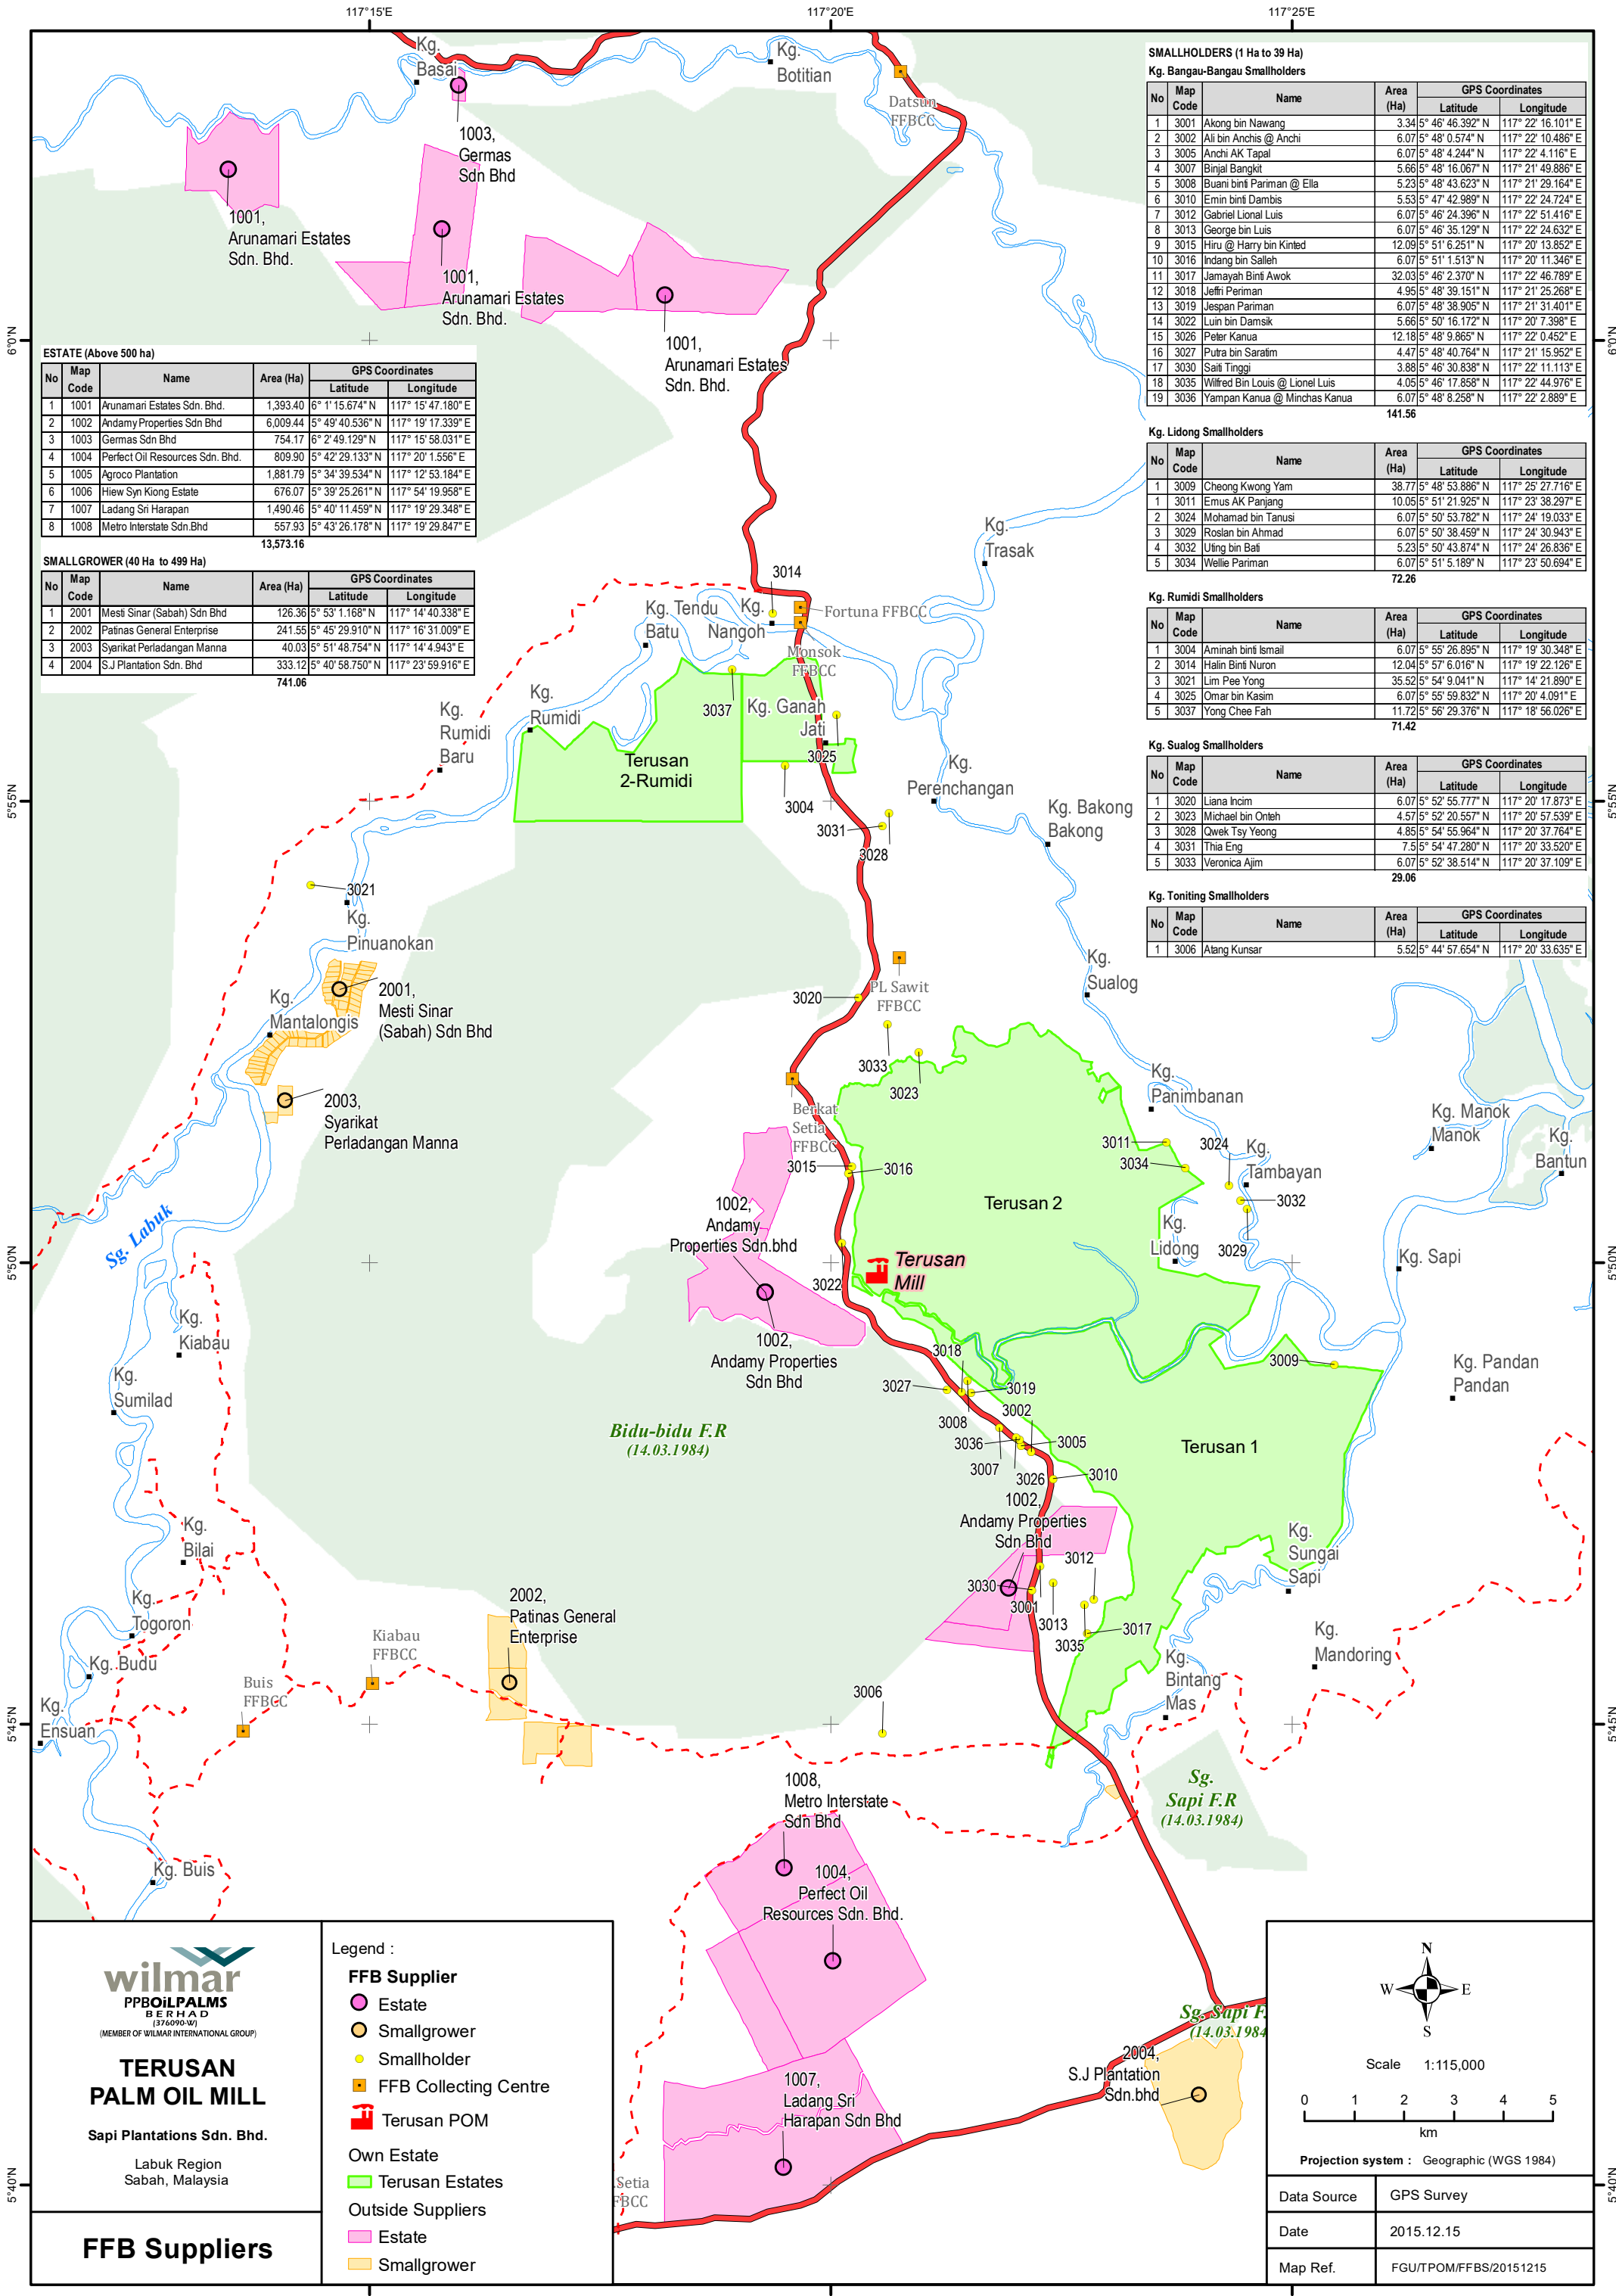

ESTATE (Above 500 ha)

No	Map Code	Name	Area (Ha)	GPS Coordinates	
				Latitude	Longitude
1	1001	Arunamari Estates Sdn. Bhd.	1,393.40	6° 1' 15.674" N	117° 15' 47.180" E
2	1002	Andamy Properties Sdn Bhd	6,009.44	5° 49' 40.536" N	117° 19' 17.339" E
3	1003	Germas Sdn Bhd	754.17	6° 2' 49.129" N	117° 15' 58.031" E
4	1004	Perfect Oil Resources Sdn. Bhd.	809.90	5° 42' 29.133" N	117° 20' 1.556" E
5	1005	Agroco Plantation	1,881.79	5° 34' 39.534" N	117° 12' 53.184" E
6	1006	Hiew Syn Kiong Estate	676.07	5° 39' 25.261" N	117° 54' 19.958" E
7	1007	Ladang Sri Harapan	1,490.46	5° 40' 11.459" N	117° 19' 29.348" E
8	1008	Metro Interstate Sdn.Bhd	557.93	5° 43' 26.178" N	117° 19' 29.847" E
			13,573.16		

SMALLGROWER (40 Ha to 499 Ha)

No	Map Code	Name	Area (Ha)	GPS Coordinates	
				Latitude	Longitude
1	2001	Mesti Sinar (Sabah) Sdn Bhd	126.36	5° 53' 1.168" N	117° 14' 40.338" E
2	2002	Patinas General Enterprise	241.55	5° 45' 29.910" N	117° 16' 31.009" E
3	2003	Syarikat Perladangan Manna	40.03	5° 51' 48.754" N	117° 14' 4.943" E
4	2004	S.J Plantation Sdn. Bhd	333.12	5° 40' 58.750" N	117° 23' 59.916" E
			741.06		

SMALLHOLDERS (1 Ha to 39 Ha)

Kg. Bangau-Bangau Smallholders

No	Map Code	Name	Area (Ha)	GPS Coordinates	
				Latitude	Longitude
1	3001	Akong bin Nawang	3.34	5° 46' 46.392" N	117° 22' 16.101" E
2	3002	Ali bin Anchis @ Anchi	6.07	5° 48' 0.574" N	117° 22' 10.486" E
3	3005	Anchi AK Tapal	6.07	5° 48' 4.244" N	117° 22' 4.116" E
4	3007	Binjal Bangkit	5.66	5° 48' 16.067" N	117° 21' 49.886" E
5	3008	Buani binti Pariman @ Ella	5.23	5° 48' 43.623" N	117° 21' 29.164" E
6	3010	Emin binti Dambis	5.53	5° 47' 42.989" N	117° 22' 24.724" E
7	3012	Gabriel Lionel Luis	6.07	5° 46' 24.396" N	117° 22' 51.416" E
8	3013	George bin Luis	6.07	5° 46' 35.129" N	117° 22' 24.632" E
9	3015	Hiru @ Harry bin Kinted	12.09	5° 51' 6.251" N	117° 20' 13.852" E
10	3016	Indang bin Salleh	6.07	5° 51' 1.513" N	117° 20' 11.346" E
11	3017	Jamayah Binti Awok	32.03	5° 46' 2.370" N	117° 22' 46.789" E
12	3018	Jeffri Periman	4.95	5° 48' 39.151" N	117° 21' 25.268" E
13	3019	Jespan Pariman	6.07	5° 48' 38.905" N	117° 21' 31.401" E
14	3022	Luin bin Damsik	5.66	5° 50' 16.172" N	117° 20' 7.398" E
15	3026	Peter Kanua	12.18	5° 48' 9.865" N	117° 22' 0.452" E
16	3027	Putra bin Sarafim	4.47	5° 48' 40.764" N	117° 21' 15.952" E
17	3030	Sati Tinggi	3.88	5° 46' 30.838" N	117° 22' 11.113" E
18	3035	Wilfred Bin Louis @ Lionel Luis	4.05	5° 46' 17.858" N	117° 22' 44.976" E
19	3036	Yampan Kanua @ Minchas Kanua	6.07	5° 48' 8.258" N	117° 22' 2.889" E
			141.56		

Kg. Lidong Smallholders

No	Map Code	Name	Area (Ha)	GPS Coordinates	
				Latitude	Longitude
1	3009	Cheong Kwong Yam	38.77	5° 48' 53.886" N	117° 25' 27.716" E
1	3011	Emus AK Panjang	10.05	5° 51' 21.925" N	117° 23' 38.297" E
2	3024	Mohamad bin Tanusi	6.07	5° 50' 53.782" N	117° 24' 19.033" E
3	3029	Roslan bin Ahmad	6.07	5° 50' 38.459" N	117° 24' 30.943" E
4	3032	Uling bin Bai	5.23	5° 50' 43.874" N	117° 24' 26.836" E
5	3034	Welle Pariman	6.07	5° 51' 5.189" N	117° 23' 50.694" E
			72.26