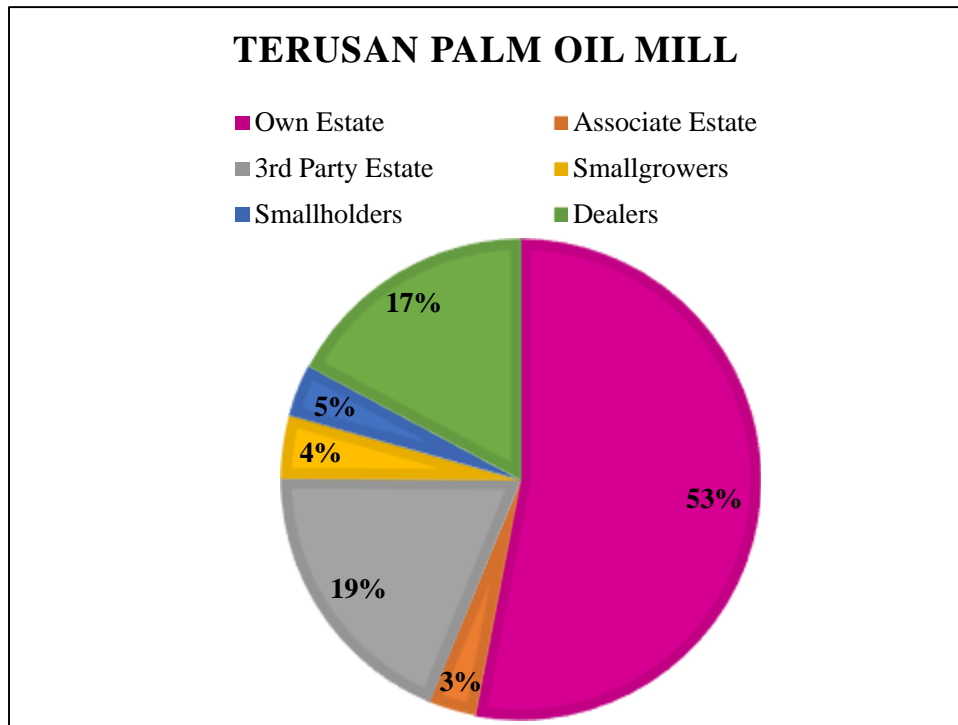

FFB Sourcing

Sapi Plantation Sdn Bhd (Terusan)

Profile

Country	Malaysia
State	Sabah
Parent Company	PPB Oil Palms Berhad
Mill Name	Sapi Plantation Sdn Bhd (Terusan)
Address	CL08532284 Mukim Labuk Sugut, Sandakan, Sabah
GPS Co-ordinate	5.831514°, 117.340459°
Certification Status (RSPO)	Yes

FFB Sourcing Statistics

ESTATE (Above 500 ha)

No	Map Code	Name	Area (Ha)	GPS Coordinates	
				Latitude	Longitude
1	1001	Arunamari Estates Sdn. Bhd.	1,393.40	6° 1' 15.674" N	117° 15' 47.180" E
2	1002	Andamy Properties Sdn Bhd	6,009.44	5° 49' 40.536" N	117° 19' 17.339" E
3	1003	Germas Sdn Bhd	754.17	6° 2' 49.129" N	117° 15' 58.031" E
4	1004	Perfect Oil Resources Sdn. Bhd.	809.90	5° 42' 29.133" N	117° 20' 1.556" E
5	1005	Agroco Plantation	1,881.79	5° 34' 39.534" N	117° 12' 53.184" E
6	1006	Hiew Syn Kiong Estate	676.07	5° 39' 25.261" N	117° 54' 19.958" E
7	1007	Ladang Sri Harapan	1,490.46	5° 40' 11.459" N	117° 19' 29.348" E
8	1008	Metro Interstate Sdn.Bhd	557.93	5° 43' 26.178" N	117° 19' 29.847" E
			13,573.16		